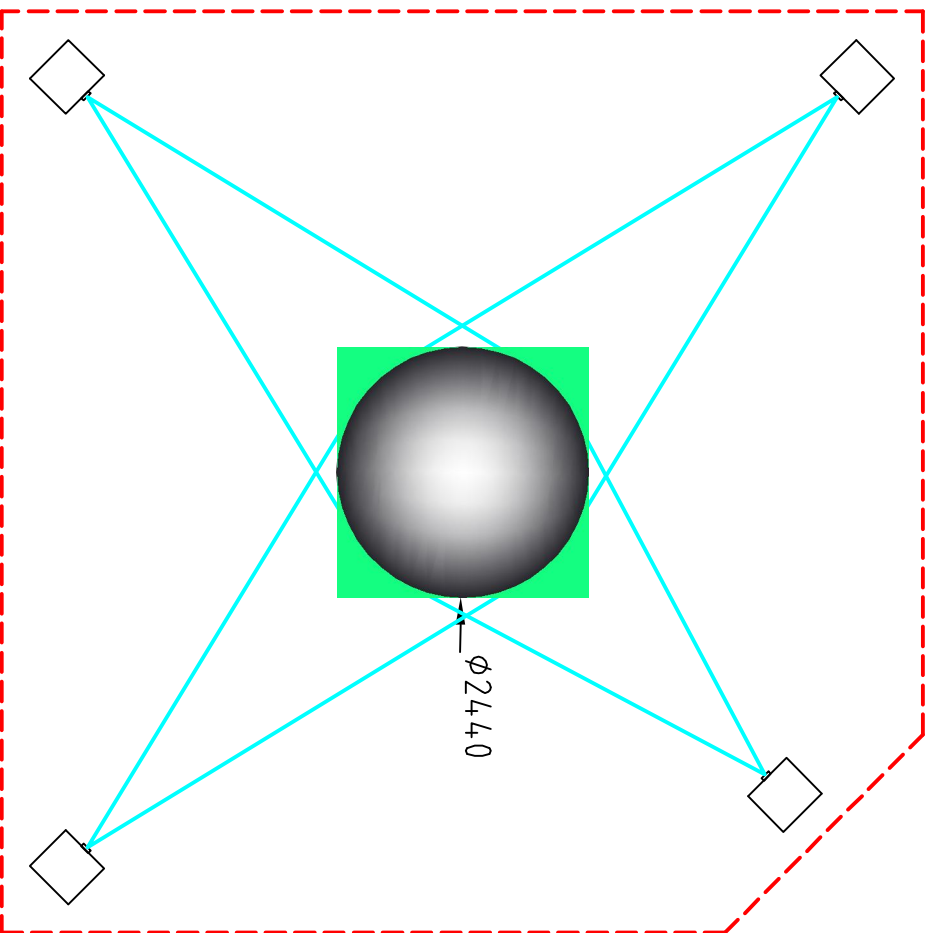

SOS® 8' Geometry

Projector resolution : 1920x1200 (WUXGA, 16:10) image size: 3.9x2.44m			
Ultra-short focus lens 0.8-1.0:1	Short focus lens 1.5-2.0:1	Medium focus lens 2.0-3.0:1	Standard lens 1.7-2.4:1
Throw distance 3.12-3.9m	Throw distance 5.58-7.8m	Throw distance 7.8-11.7m	Throw distance 6.63-9.36m
Projector resolution : 1920x1080 (HD, 16:9) image size: 4.34x2.44m			
Ultra-short focus lens 0.8-1.0:1	Short focus lens 1.5-2.0:1	Medium focus lens 2.0-3.0:1	Standard lens 1.7-2.4:1
Throw distance 3.47-4.34m	Throw distance 6.51-8.68m	Throw distance 8.68-13.0m	Throw distance 7.38-10.42m
Projector resolution : 1440x1050 (SXGA+) image size: 3.35x2.44m			
Ultra-short focus lens 0.8-1.0:1	Short focus lens 1.5-2.0:1	Medium focus lens 2.0-3.0:1	Standard lens 1.7-2.4:1
Throw distance 2.68-3.35m	Throw distance 5.0-6.7m	Throw distance 6.7-10.05m	Throw distance 5.7-8.04m

Unite : mm